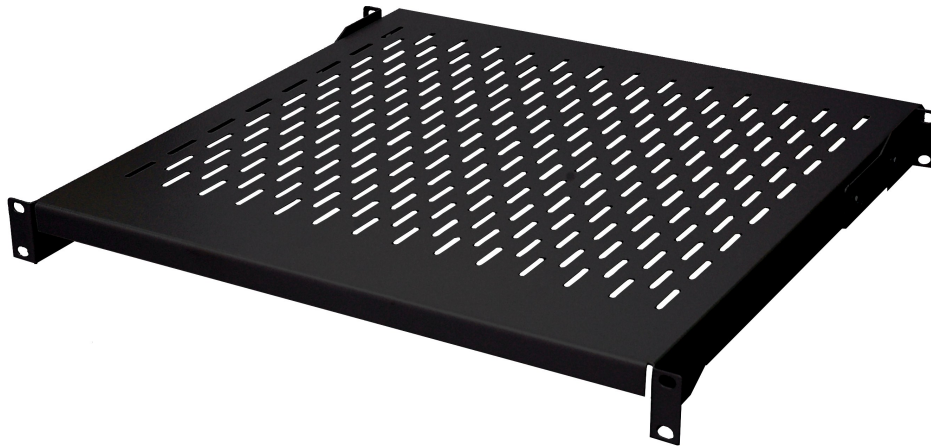

## Product Information

19" fixed shelf mounted at four points, BKT 1U, 650 mm depth, RAL 7021 black

Card No. PI\_11111165.2V\_02.16

## Features

- Front and rear mounted
- Made of steel sheet
- Standard coating, RAL 7035 (light grey)
- Infinitely adjustable (within the below mounting range)
- Weight: 3,8 kg
- Load capacity: 80 kg
- Colour: RAL 7021

## Performance/Variants

Type	Depth (mm)	Mounting range (mm)	Index
1U	650	450—800	11111165.2V